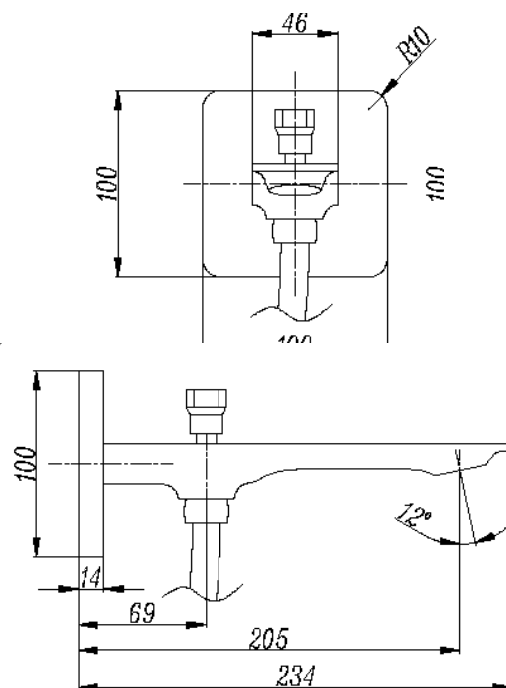

**WALL MOUNTED BATH SPOUT WITH DIVERTER
DG6207-S**

AVAILABLE IN
CHROME / BRONZE / COPPER

10 YEAR GUARANTEE *

MATERIAL CONTENT

DueGi products are made of 100% brass to meet water regulations internationally. Our brass faucets are therefore corrosion resistant and contains less lead. Enhancing the functionality and longevity of the water fittings, our products are therefore less susceptible to corrosion.

PRODUCT SPECIFICATIONS

Collection	Seta
Product type	Wall mounted Bath Spout with Diverter
Main Material	Brass
Finish	Chrome
Mount type	Wall mounted
Flow Type	Single Flow

WATER FLOW

TECHNICAL DRAWING

* Subject to terms and conditions