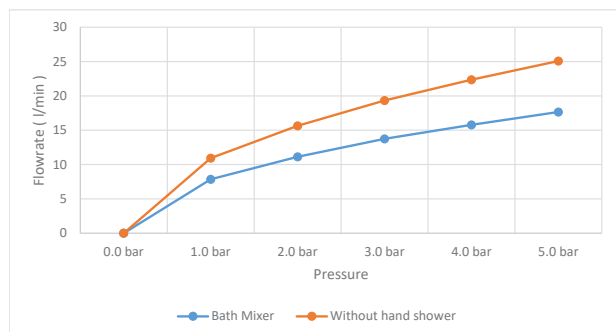

**WALL MOUNTED BATH SPOUT WITH DIVERTER
DG6207-S**

AVAILABLE IN
CHROME / BRONZE / COPPER

10 YEAR GUARANTEE *

MATERIAL CONTENT

DueGi products are made of 100% brass to meet water regulations internationally. Our brass faucets are therefore corrosion resistant and contains less lead. Enhancing the functionality and longevity of the water fittings, our products are therefore less susceptible to corrosion.

PRODUCT SPECIFICATIONS

Collection	Seta
Product type	Wall mounted Bath Spout with Diverter
Main Material	Brass
Finish	Chrome
Mount type	Wall mounted
Flow Type	Single Flow

WATER FLOW

TECHNICAL DRAWING

* Subject to terms and conditions